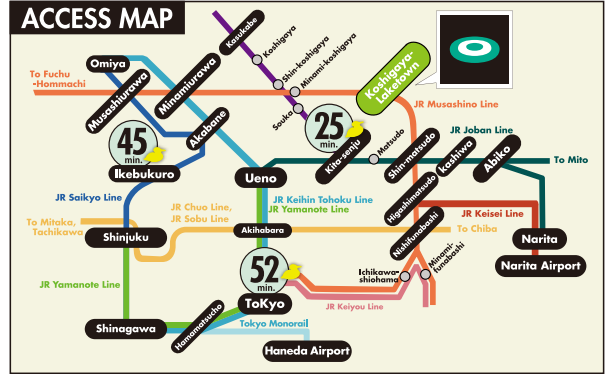

2F

Accepted Credit Cards
 可接受的信用卡 可以使用的信用卡 이용 가능한 신용카드

UnionPay
 UnionPay is available in the Mall. (there is a store excluding it partly)
 可在购物中心内使用银联卡。(部分商家除外)
 可在購物中心內使用銀聯卡。(部分商家除外)

Lakeside Bridge

Koshigaya-Laketown Station
 (JR Musashino Line)

LakeTown OUTLET Address:4-1-1 LakeTown, Koshigaya-shi, Saitama Hours:10:00~20:00